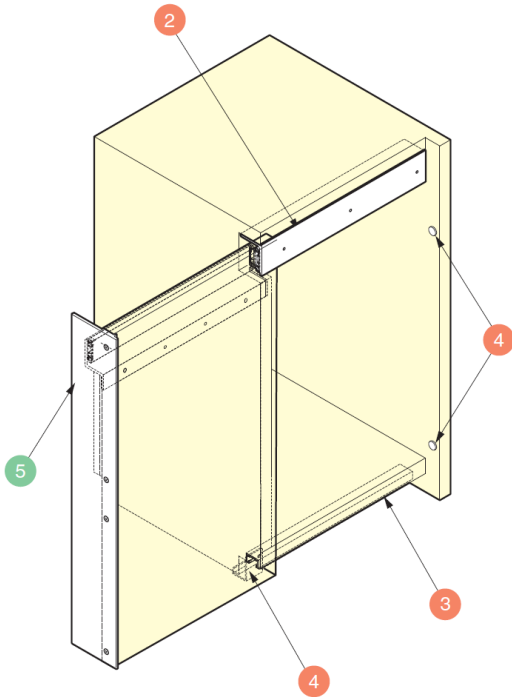

GOX Over Travel Sliding Door System

Door Width	305~328 mm
Door Height	Max. 900 mm
Door Thickness	20 mm
Door Weight	Max. 5 kg/Door

Features

- Over travel rail allows full access to cabinet inside
- Suitable for limited space

Installation

Door width 328 mm

Mounting reference surface

Door width 305 mm

Parts Set (Per Door)

Necessary Parts

Set Name	Part No.
a Parts Set for Right Open	GOX-300R
b Parts Set for Left Open	GOX-300L

Items

No.	Qty	Part Name	Dimensions	Description
1	1 pc	Upper Rail (Right Open)		GOX-U300R <ul style="list-style-type: none"> Material: Aluminium Alloy/Steel Finish: Anodized Silver / Yellow Zinc Chromate
2	1 pc	Upper Rail (Left Open)		GOX-U300L <ul style="list-style-type: none"> Material: Aluminium Alloy/Steel Finish: Anodized Silver / Yellow Zinc Chromate
3	1 pc	Bottom Rail (305 mm)		GOX-L300 <ul style="list-style-type: none"> Material: Aluminium Alloy Finish: Anodized Silver
4	1 set	Parts Set		GOX-P <ul style="list-style-type: none"> Parts Included: Bottom guide, Slider, Stopper, Bumper, Screw Truss Head Tapping Screw 4x18.....4 pcs Truss Head Tapping Screw 4x16.....6 pcs Countersunk Head Tapping Screw 3x12.....2 pcs Round Head Wood Screw 3.5x16.....2 pcs Countersunk Head Tapping Screw 4x16.....5 pcs

Optional Parts

No.	Item Code	Part Name	Dimensions	Description
5	GOX-COV	Cover		<ul style="list-style-type: none"> Material: Aluminium Alloy Finish: Anodized Silver Length: 900 mm