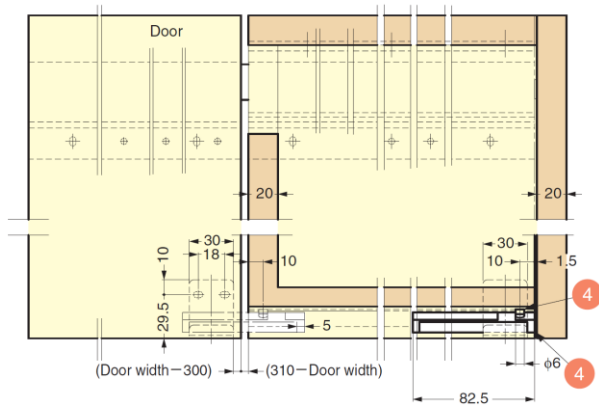

GOX Over Travel Sliding Door System

Door Width	305~328 mm
Door Height	Max. 900 mm
Door Thickness	20 mm
Door Weight	Max. 5 kg/Door

Features

- Over travel rail allows full access to cabinet inside
- Suitable for limited space

Installation

Door width 328 mm

Mounting reference surface

Door width 305 mm

Parts Set (Per Door)

Necessary Parts

Set Name	Part No.
a Parts Set for Right Open	GOX-300R
b Parts Set for Left Open	GOX-300L

Items

No.	Qty	Part Name	Dimensions	Description
1	1 pc	Upper Rail (Right Open)		GOX-U300R <ul style="list-style-type: none"> Material: Aluminium Alloy/Steel Finish: Anodized Silver / Yellow Zinc Chromate
2	1 pc	Upper Rail (Left Open)		GOX-U300L <ul style="list-style-type: none"> Material: Aluminium Alloy/Steel Finish: Anodized Silver / Yellow Zinc Chromate
3	1 pc	Bottom Rail (305 mm)		GOX-L300 <ul style="list-style-type: none"> Material: Aluminium Alloy Finish: Anodized Silver
4	1 set	Parts Set		GOX-P <ul style="list-style-type: none"> Parts Included: Bottom guide, Slider, Stopper, Bumper, Screw Truss Head Tapping Screw 4x18.....4 pcs Truss Head Tapping Screw 4x16.....6 pcs Countersunk Head Tapping Screw 3x12.....2 pcs Round Head Wood Screw 3.5x16.....2 pcs Countersunk Head Tapping Screw 4x16.....5 pcs