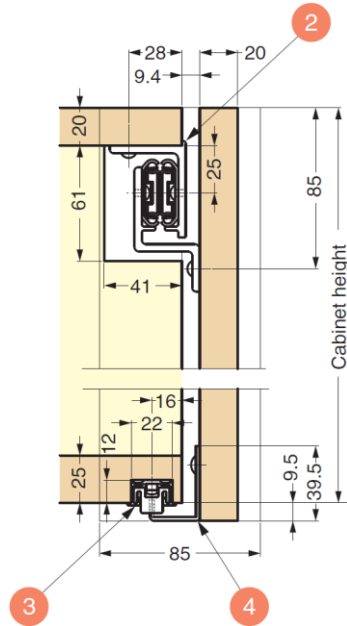

GOX Over Travel Sliding Door System

Door Width	305~328 mm
Door Height	Max. 900 mm
Door Thickness	20 mm
Door Weight	Max. 5 kg/Door

Features

- Over travel rail allows full access to cabinet inside
- Suitable for limited space

Installation

Door width 328 mm

Mounting reference surface

Door width 305 mm

Parts Set (Per Door)

Necessary Parts

Set Name	Part No.
a Parts Set for Right Open	GOX-300R
b Parts Set for Left Open	GOX-300L

Items

No.	Qty	Part Name	Dimensions	Description
1	1 pc	Upper Rail (Right Open)		GOX-U300R <ul style="list-style-type: none"> Material: Aluminium Alloy/Steel Finish: Anodized Silver / Yellow Zinc Chromate
2	1 pc	Upper Rail (Left Open)		GOX-U300L <ul style="list-style-type: none"> Material: Aluminium Alloy/Steel Finish: Anodized Silver / Yellow Zinc Chromate
3	1 pc	Bottom Rail (305 mm)		GOX-L300 <ul style="list-style-type: none"> Material: Aluminium Alloy Finish: Anodized Silver
4	1 set	Parts Set		GOX-P <ul style="list-style-type: none"> Parts Included: Bottom guide, Slider, Stopper, Bumper, Screw Truss Head Tapping Screw 4x18.....4 pcs Truss Head Tapping Screw 4x16.....6 pcs Countersunk Head Tapping Screw 3x12.....2 pcs Round Head Wood Screw 3.5x16.....2 pcs Countersunk Head Tapping Screw 4x16.....5 pcs

Optional Parts

No.	Item Code	Part Name	Dimensions	Description
5	GOX-COV	Cover		<ul style="list-style-type: none"> Material: Aluminium Alloy Finish: Anodized Silver Length: 900 mm