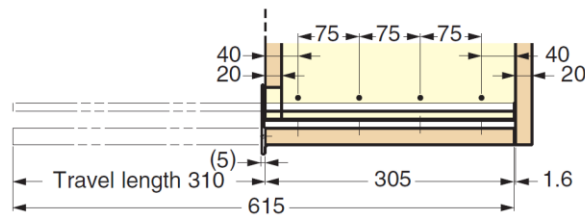

GOX Over Travel Sliding Door System

Door Width	305~328 mm
Door Height	Max. 900 mm
Door Thickness	20 mm
Door Weight	Max. 5 kg/Door

Features

- Over travel rail allows full access to cabinet inside
- Suitable for limited space

Installation

Door width 328 mm

Mounting reference surface

Door width 305 mm

Parts Set (Per Door)

Necessary Parts

Set Name	Part No.
a Parts Set for Right Open	GOX-300R
b Parts Set for Left Open	GOX-300L

Items

No.	Qty	Part Name	Dimensions	Description
1	1 pc	Upper Rail (Right Open)		GOX-U300R <ul style="list-style-type: none"> Material: Aluminium Alloy/Steel Finish: Anodized Silver / Yellow Zinc Chromate
2	1 pc	Upper Rail (Left Open)		GOX-U300L <ul style="list-style-type: none"> Material: Aluminium Alloy/Steel Finish: Anodized Silver / Yellow Zinc Chromate
3	1 pc	Bottom Rail (305 mm)		GOX-L300 <ul style="list-style-type: none"> Material: Aluminium Alloy Finish: Anodized Silver
4	1 set	Parts Set		GOX-P <ul style="list-style-type: none"> Parts Included: Bottom guide, Slider, Stopper, Bumper, Screw Truss Head Tapping Screw 4x18.....4 pcs Truss Head Tapping Screw 4x16.....6 pcs Countersunk Head Tapping Screw 3x12.....2 pcs Round Head Wood Screw 3.5x16.....2 pcs Countersunk Head Tapping Screw 4x16.....5 pcs

Optional Parts

No.	Item Code	Part Name	Dimensions	Description
5	GOX-COV	Cover		<ul style="list-style-type: none"> Material: Aluminium Alloy Finish: Anodized Silver Length: 900 mm