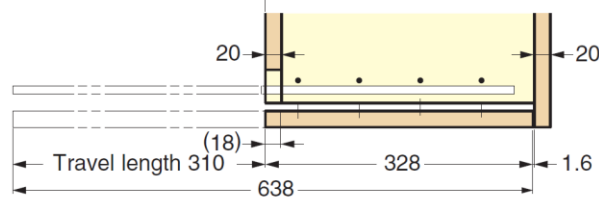

GOX Over Travel Sliding Door System

Door Width	305~328 mm
Door Height	Max. 900 mm
Door Thickness	20 mm
Door Weight	Max. 5 kg/Door

Features

- Over travel rail allows full access to cabinet inside
- Suitable for limited space

Installation

Door width 328 mm

Mounting reference surface

Door width 305 mm

Parts Set (Per Door)

Necessary Parts

Set Name	Part No.
a Parts Set for Right Open	GOX-300R
b Parts Set for Left Open	GOX-300L

Items

No.	Qty	Part Name	Dimensions	Description
1	1 pc	Upper Rail (Right Open)		GOX-U300R <ul style="list-style-type: none"> Material: Aluminium Alloy/Steel Finish: Anodized Silver / Yellow Zinc Chromate
2	1 pc	Upper Rail (Left Open)		GOX-U300L <ul style="list-style-type: none"> Material: Aluminium Alloy/Steel Finish: Anodized Silver / Yellow Zinc Chromate
3	1 pc	Bottom Rail (305 mm)		GOX-L300 <ul style="list-style-type: none"> Material: Aluminium Alloy Finish: Anodized Silver
4	1 set	Parts Set		GOX-P <ul style="list-style-type: none"> Parts Included: Bottom guide, Slider, Stopper, Bumper, Screw Truss Head Tapping Screw 4x18.....4 pcs Truss Head Tapping Screw 4x16.....6 pcs Countersunk Head Tapping Screw 3x12.....2 pcs Round Head Wood Screw 3.5x16.....2 pcs Countersunk Head Tapping Screw 4x16.....5 pcs

Optional Parts

No.	Item Code	Part Name	Dimensions	Description
5	GOX-COV	Cover		<ul style="list-style-type: none"> Material: Aluminium Alloy Finish: Anodized Silver Length: 900 mm