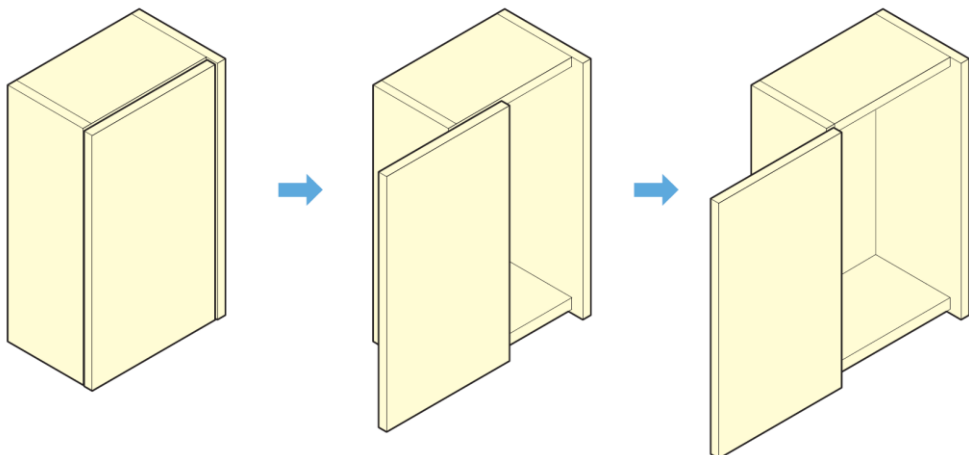

GOX Over Travel Sliding Door System

Door Width	305~328 mm
Door Height	Max. 900 mm
Door Thickness	20 mm
Door Weight	Max. 5 kg/Door

Features

- Over travel rail allows full access to cabinet inside
- Suitable for limited space

Installation

Door width 328 mm

Mounting reference surface

Door width 305 mm

Parts Set (Per Door)

Necessary Parts

Set Name	Part No.
a Parts Set for Right Open	GOX-300R
b Parts Set for Left Open	GOX-300L

Items

No.	Qty	Part Name	Dimensions	Description
1	1 pc	Upper Rail (Right Open)		GOX-U300R <ul style="list-style-type: none"> Material: Aluminium Alloy/Steel Finish: Anodized Silver / Yellow Zinc Chromate
2	1 pc	Upper Rail (Left Open)		GOX-U300L <ul style="list-style-type: none"> Material: Aluminium Alloy/Steel Finish: Anodized Silver / Yellow Zinc Chromate
3	1 pc	Bottom Rail (305 mm)		GOX-L300 <ul style="list-style-type: none"> Material: Aluminium Alloy Finish: Anodized Silver
4	1 set	Parts Set		GOX-P <ul style="list-style-type: none"> Parts Included: Bottom guide, Slider, Stopper, Bumper, Screw Truss Head Tapping Screw 4x18.....4 pcs Truss Head Tapping Screw 4x16.....6 pcs Countersunk Head Tapping Screw 3x12.....2 pcs Round Head Wood Screw 3.5x16.....2 pcs Countersunk Head Tapping Screw 4x16.....5 pcs