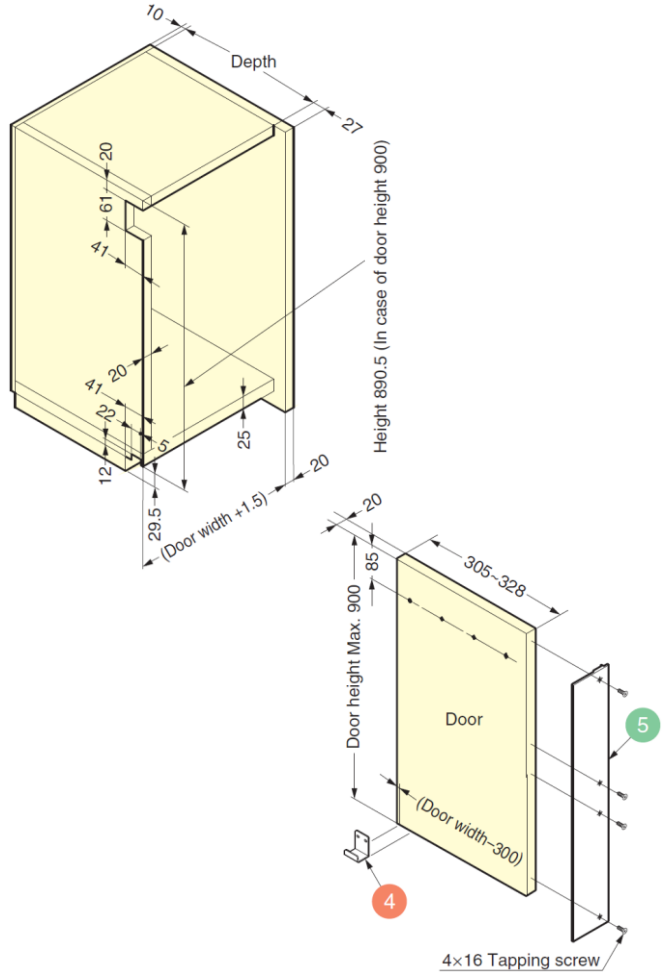

GOX Over Travel Sliding Door System

Door Width	305~328 mm
Door Height	Max. 900 mm
Door Thickness	20 mm
Door Weight	Max. 5 kg/Door

Features

- Over travel rail allows full access to cabinet inside
- Suitable for limited space

Installation

Door width 328 mm

Mounting reference surface

Door width 305 mm

Parts Set (Per Door)

Necessary Parts

Set Name	Part No.
a Parts Set for Right Open	GOX-300R
b Parts Set for Left Open	GOX-300L

Items

No.	Qty	Part Name	Dimensions	Description
1	1 pc	Upper Rail (Right Open)		GOX-U300R <ul style="list-style-type: none"> Material: Aluminium Alloy/Steel Finish: Anodized Silver / Yellow Zinc Chromate
2	1 pc	Upper Rail (Left Open)		GOX-U300L <ul style="list-style-type: none"> Material: Aluminium Alloy/Steel Finish: Anodized Silver / Yellow Zinc Chromate
3	1 pc	Bottom Rail (305 mm)		GOX-L300 <ul style="list-style-type: none"> Material: Aluminium Alloy Finish: Anodized Silver
4	1 set	Parts Set		GOX-P <ul style="list-style-type: none"> Parts Included: Bottom guide, Slider, Stopper, Bumper, Screw Truss Head Tapping Screw 4x18.....4 pcs Truss Head Tapping Screw 4x16.....6 pcs Countersunk Head Tapping Screw 3x12.....2 pcs Round Head Wood Screw 3.5x16.....2 pcs Countersunk Head Tapping Screw 4x16.....5 pcs

Optional Parts

No.	Item Code	Part Name	Dimensions	Description
5	GOX-COV	Cover		<ul style="list-style-type: none"> Material: Aluminium Alloy Finish: Anodized Silver Length: 900 mm